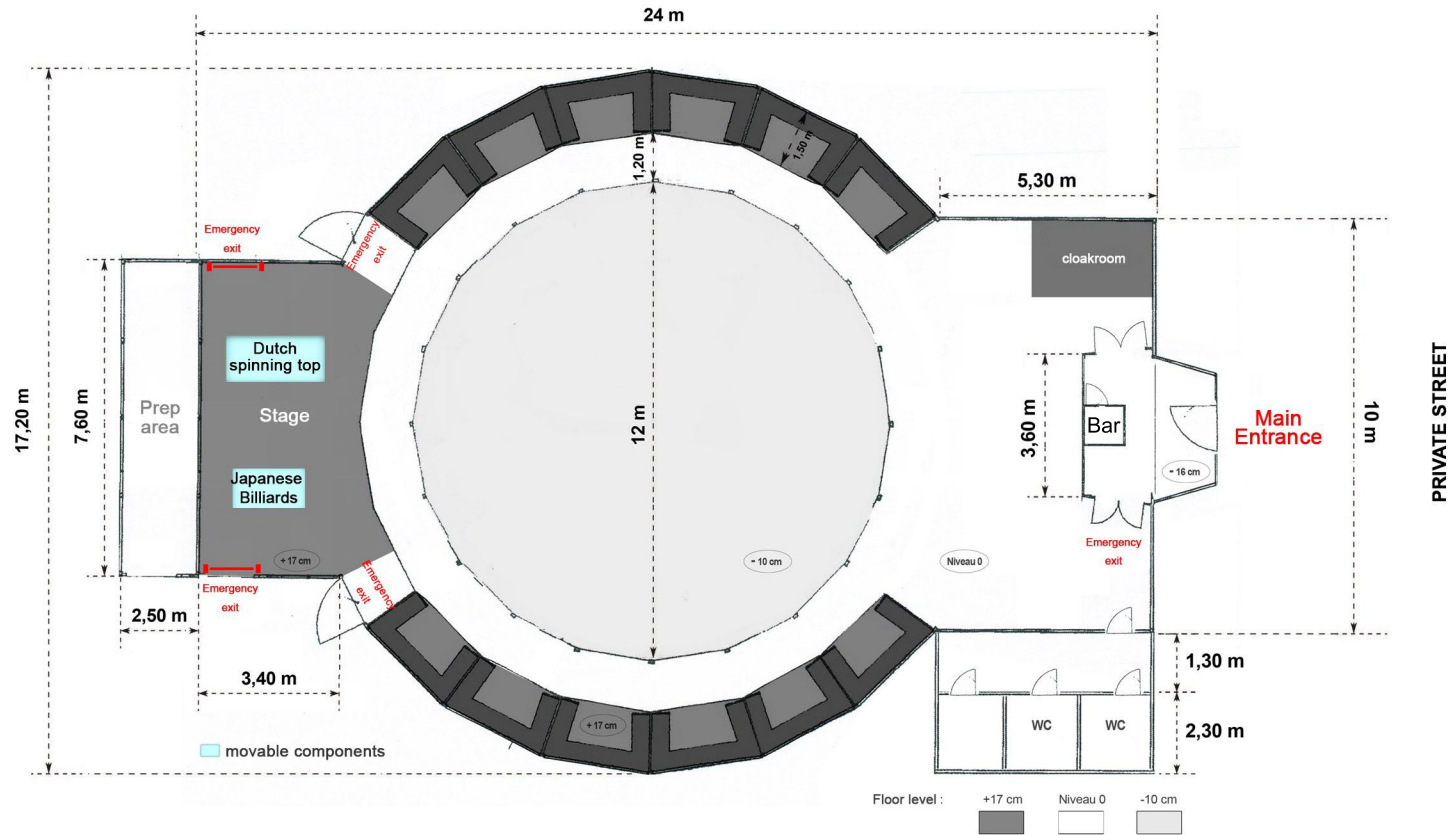

**FEATURES** Surface : 300sqm Maximum capacity : 200 people  
 Entrance : 10 rue Lheureux  
 Accessible to people with mobility impairments

**TECHNICAL SUMMARY**

<b>ELECTRICITY</b>	<b>Additional sockets :</b> 16A sockets (domestic type)
<b>LIGHTING</b>	<b>Digital control system</b> The lighting is controlled by the room manager and can be adapted to the type of event
<b>SOUND</b>	<b>Diffusion :</b> Multidiffusion  <b>Sources :</b> 1 USB input 1 HF microphone 1 mini-jack input
<b>PREPARATION AREA FOR CATERERS</b>	Ground floor access / Unloading area nearby Size: 19sqm usable space / water supply + sink

<b>POSSIBLE ADDITIONAL EQUIPMENT BY SUPPLIERS</b>	<b>ELECTRICITY</b>	<b>Available power : 18 kw Connections : 16A sockets (domestic type)</b>
	<b>SOUND</b>	For any additional sound system, please refer to your room manager.